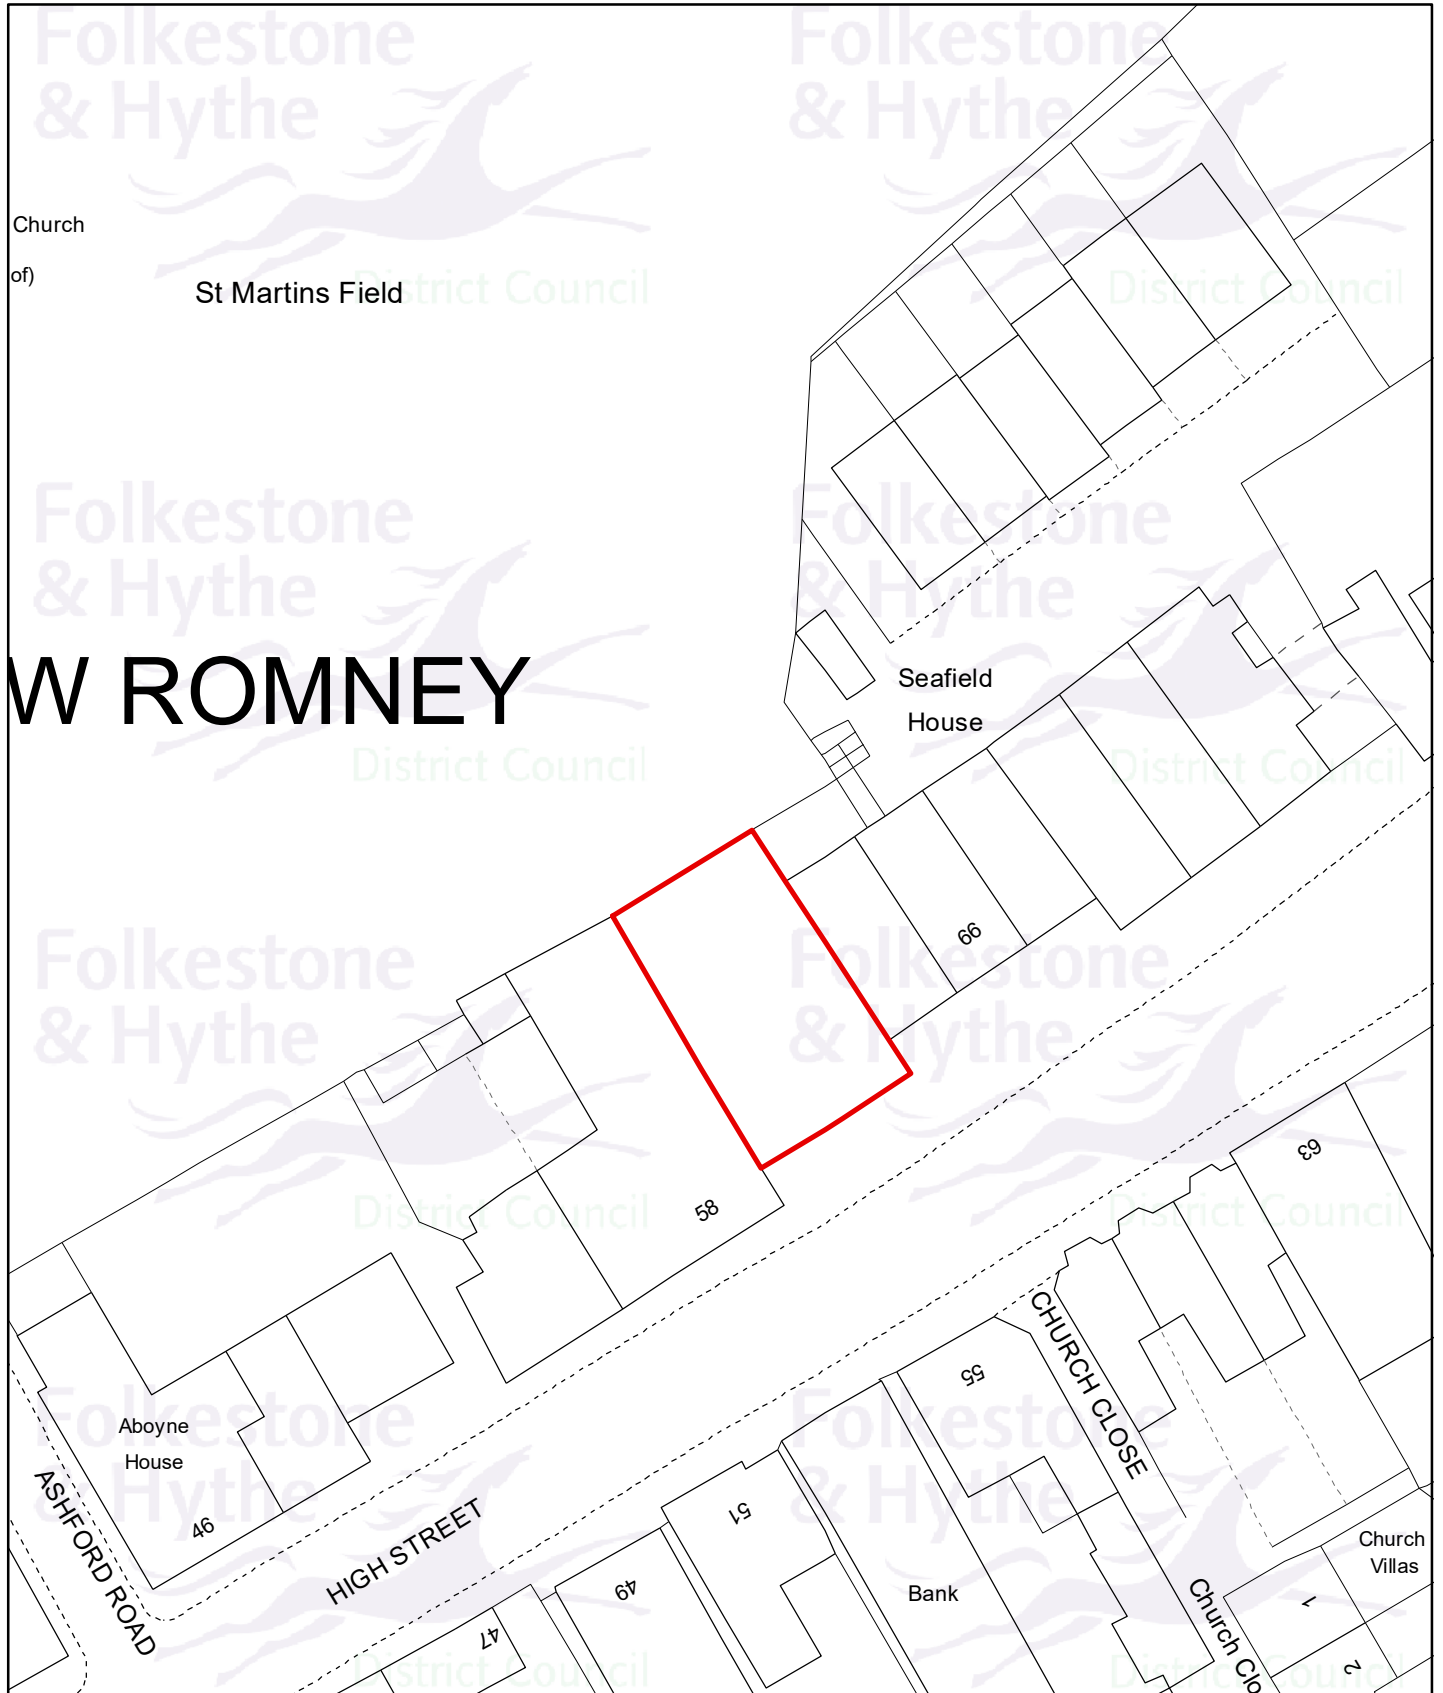

Plan referred to in Section 192
60 High Street, New Romney, Kent, TN28 8AT

Planning Application:
20/1570/FH
Drawn date:
11 Nov 2021
Drawn by:
A.Gheorghita
Drawing ref:
0624/LDC/LS

Llywelyn Lloyd
Chief Planning Officer

Contains Ordnance Survey data
© Crown copyright and database right
Folkestone & Hythe District Council 100019677 - 2021

0 5 10 20 30 40 50
Meters

Drawn at 1:500 on A4